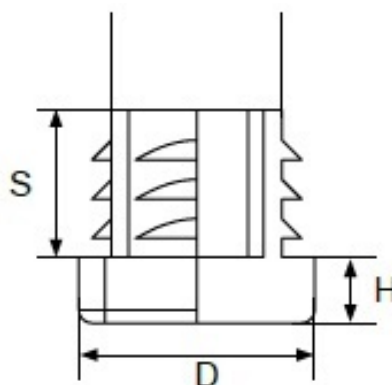

## Description:

Insert Glide For Square Tubes, 20x20mm, PE, White

## Item number:

10.03.051-0

| Units | Box | Carton | HS Code    | Barcode   |
|-------|-----|--------|------------|---|
| Pcs.  |     | 1000   | 3901908099 | <br>5704866007283 |

| Color | D<br>diameter | S<br>shaft | H<br>height |
|-------|---------------|------------|-------------|
| Black | 12 x 12 mm    | 11,6 mm    | 4,0 mm      |
| Black | 16 x 16 mm    | 12 mm      | 5,0 mm      |
| Black | 18 x 18 mm    | 11 mm      | 5,0 mm      |
| Black | 20 x 20 mm    | 12 mm      | 5,0 mm      |
| White | 20 x 20 mm    | 12 mm      | 5,0 mm      |
| Black | 22 x 22 mm    | 14 mm      | 5,0 mm      |
| Black | 25 x 25 mm    | 13,5 mm    | 5,0 mm      |
| White | 25 x 25 mm    | 13,5 mm    | 5,0 mm      |
| Black | 30 x 30 mm    | 13,5 mm    | 5,0 mm      |
| Black | 40 x 40 mm    | 14 mm      | 5,0 mm      |
| Black | 50 x 50 mm    | 19 mm      | 5,0 mm      |
| Black | 60 x 60 mm    | 19 mm      | 5,0 mm      |